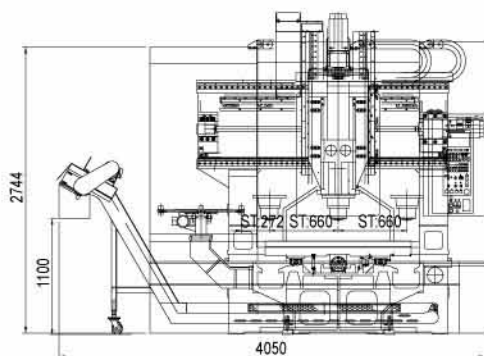

# Vertical Machining Center MDV-1013

High ■Quality ■Precision ■Efficiency ■Economy

Tongtai Machine & Tool Co.,Ltd.

# MDV-1013 Standard Specifications

Item	Specification	Unit	MDV-1013
CAPACITY	Working Area(LxW)	mm	1400×1000
	Max. Load Capacity	kg	2500
	Table Height from Floor	mm	900
	T-Slot(SizeXNo.)	mm	18×9
SPINDLE	Spindle Nose		7/24 Taper No.40(Opt. HSK-A63)
	Spindle Speed	rpm	12000
TRAVEL	X/Y/Z Axis Stroke	mm	1320+272/1040/610
	Spindle Nose to Table	mm	200-810
FEED	X/Y/Z Rapid Traverse	m/min	30/30/24
	Cutting Feedrate	mm/min	1-10000
ATC	Tool Capacity	pc	20(Opt. 30,40)
	Max. Tool Diameter	mm	Ø110
	Max. Tool Diameter(w/o adjacent Tool)	mm	Ø160
	Max. Tool Length	mm	300
	Max. Tool Weight	kg	8
MOTOR	Spindle Motor(50% ED)	kw	11/7.5
	X/Y/Z Servo Motor	kw	7.0/7.0/7.0
MACHINE SIZE	LxWxH	mm	3480×4050×3100
	Weight	kg	14300

## Machine Dimensions

■ Front view

■ Side view