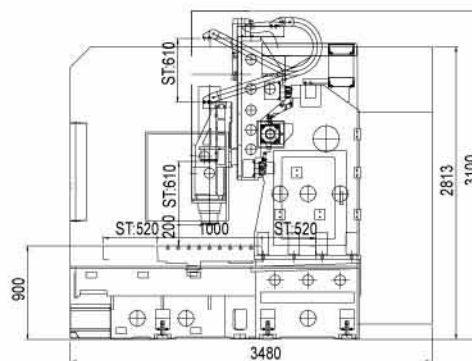

# MDV-1013 Standard Specifications

Item	Specification	Unit	MDV-1013
CAPACITY	Working Area(LxW)	mm	1400×1000
	Max. Load Capacity	kg	2500
	Table Height from Floor	mm	900
	T-Slot(SizeXNo.)	mm	18×9
SPINDLE	Spindle Nose		7/24 Taper No.40(Opt. HSK-A63)
	Spindle Speed	rpm	12000
TRAVEL	X/Y/Z Axis Stroke	mm	1320+272/1040/610
	Spindle Nose to Table	mm	200-810
FEED	X/Y/Z Rapid Traverse	m/min	30/30/24
	Cutting Feedrate	mm/min	1-10000
ATC	Tool Capacity	pc	20(Opt. 30,40)
	Max. Tool Diameter	mm	Ø110
	Max. Tool Diameter(w/o adjacent Tool)	mm	Ø160
	Max. Tool Length	mm	300
	Max. Tool Weight	kg	8
MOTOR	Spindle Motor(50% ED)	kw	11/7.5
	X/Y/Z Servo Motor	kw	7.0/7.0/7.0
MACHINE SIZE	LxWxH	mm	3480×4050×3100
	Weight	kg	14300

## Machine Dimensions

■ Front view

■ Side view